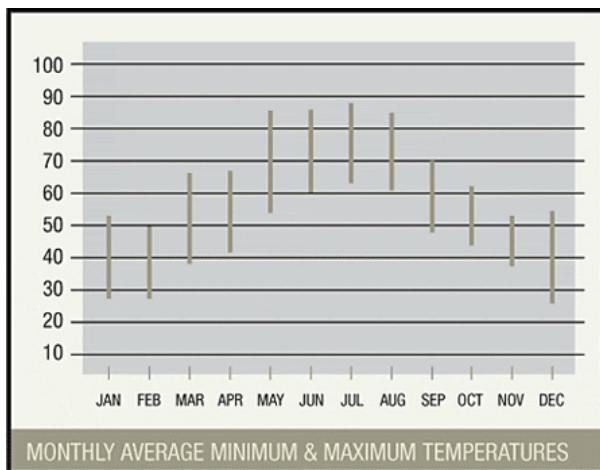

## City Government

*By admin*

Published: 01/03/2011 - 17:38

The City of Amarillo is comprised of two counties, Potter and Randall. Data collection regarding workforce and population encompasses the two counties, but each has a different municipality.